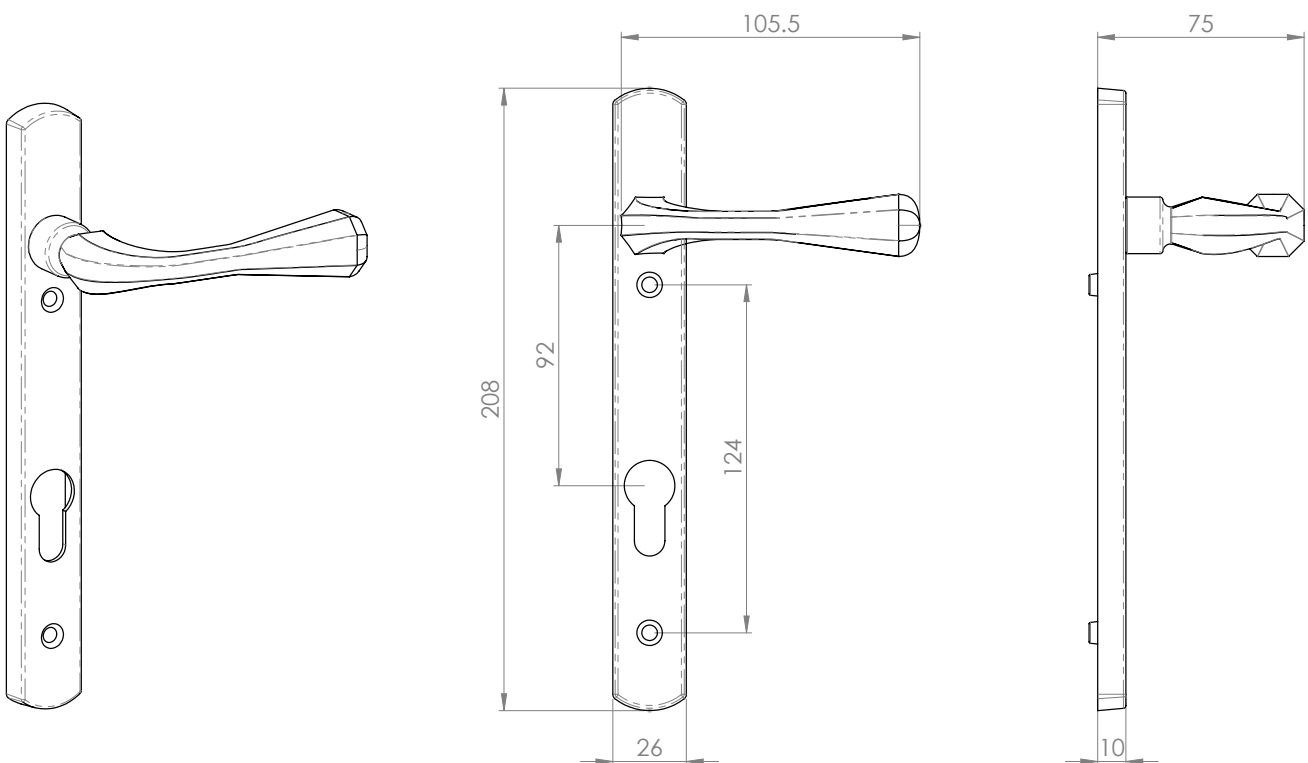

Technical Drawing

BGG318; CGG592,821

Stella Multipoint Lever Handle

Toolfix
Joinery & Construction Supplies

This drawing is the property of Carlisle Brass Limited, all design rights reserved